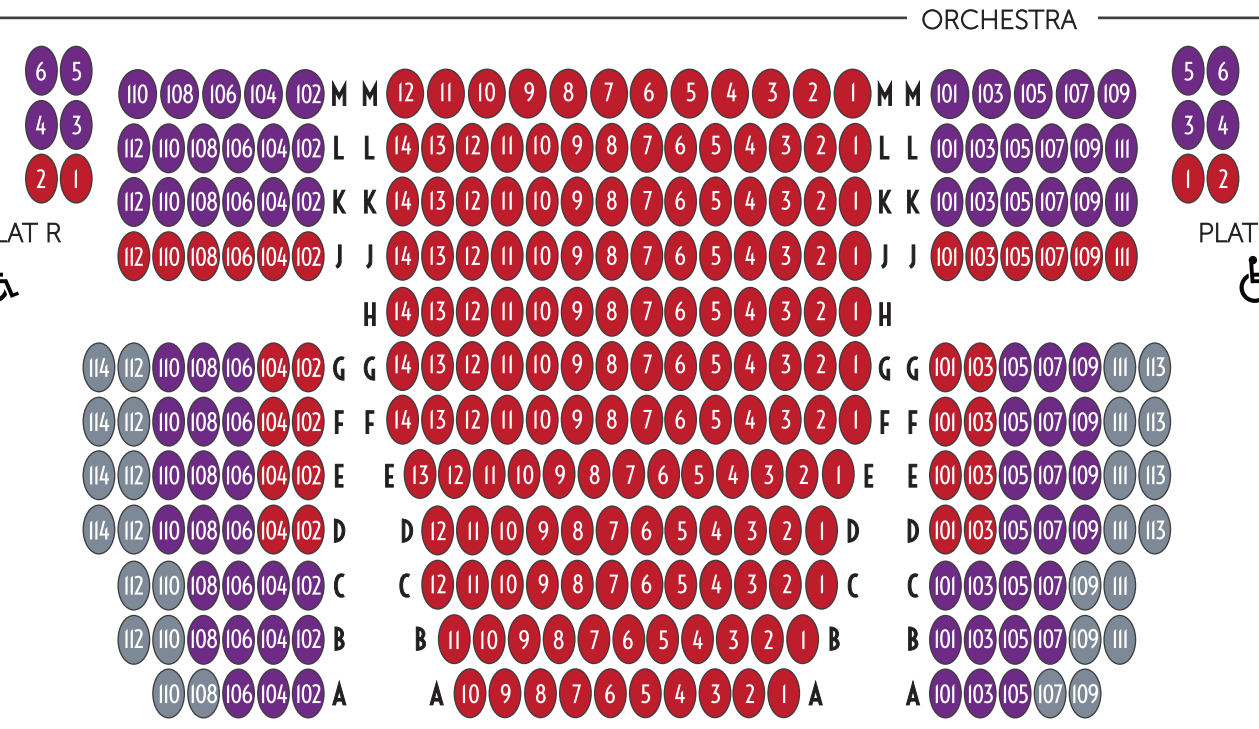

BOX RIGHT

PRICE ZONES

- ZONE 1
- ZONE 2
- ZONE 3

**VIRGINIA
STAGE
COMPANY**
AT THE
Wells Theatre

BOX LEFT

THE HISTORIC WELLS THEATRE

PLAT R

PLAT L

STAGE